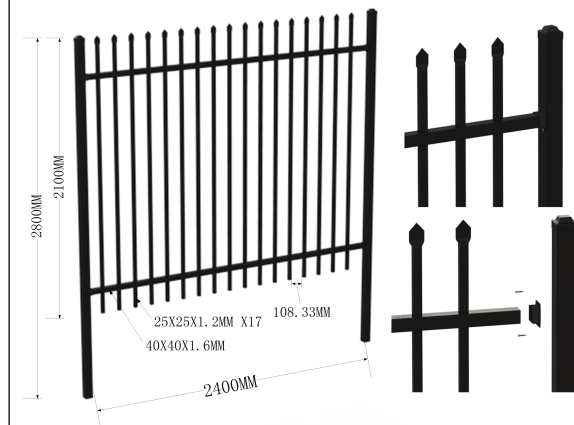

Garrison Fence

Garrison Security Fence Panels Crimped Spear-Punched Rails

Rails:40mm*40mm*1.60mm

H/1500mm/1800mm/2100mm/2400mm

W/2400mm

Upright Picket :SHS/25mm/30mm thickness available customized

Spacing :140mm upright center to center

Post :SHS60MM/65MM/80MM/100MM thickness available customized

Accessories: Rail bracket 4 set plus screw 16 pieces

Welding :Silicon bronze& stainless steel full welding

Finish :HDG tubing then INTERPON powder coated minimum 80 microns