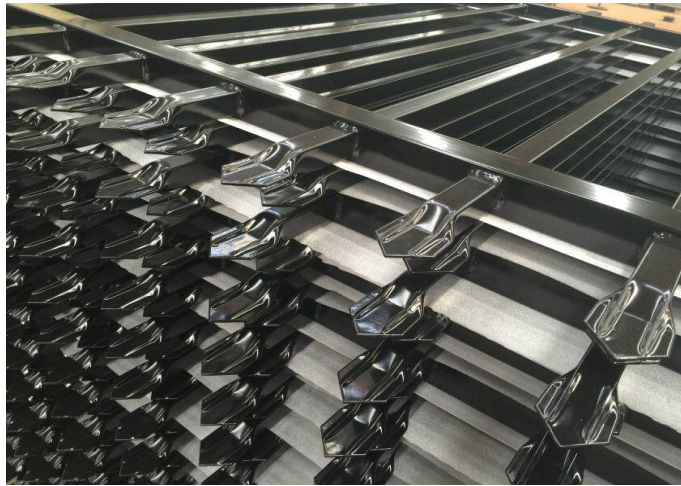

Garrison Fence

Garrison Security Fence Panels Crimped Spear-Punched Rails

Rails:40mm*40mm*1.60mm

H/1500mm/1800mm/2100mm/2400mm

W/2400mm

Upright Picket :SHS/25mm/30mm thickness available customized

Spacing :140mm upright center to center

Post :SHS60MM/65MM/80MM/100MM thickness available customized

Accessories: Rail bracket 4 set plus screw 16 pieces

Welding :Silicon bronze& stainless steel full welding

Finish :HDG tubing then INTERPON powder coated minimum 80 microns